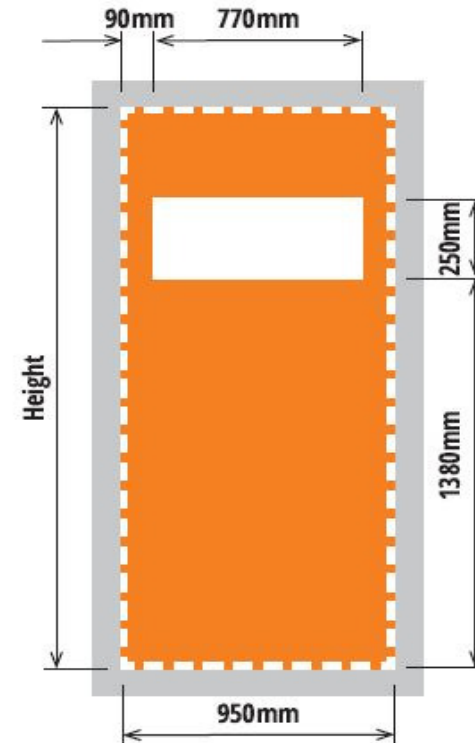

Multimedia - 'Audio Visual Kit - Kit 1

Graphics:

Image Print Size (inc Bleed area) = **H2010mm x W970mm**

Finished Trimmed Area Print Size = **H1990mm x W950mm**

Visible Graphic Area = **H1990mm x W950mm**

Attached by = **Magnetic Tape applied to all edges of the graphic panel(s)**

Designed to be:

1. Self Standing
2. Graphics attached
3. H1.9 x 0.95M

Simple Assembly

1. Please see page 2
2. Click-together-system