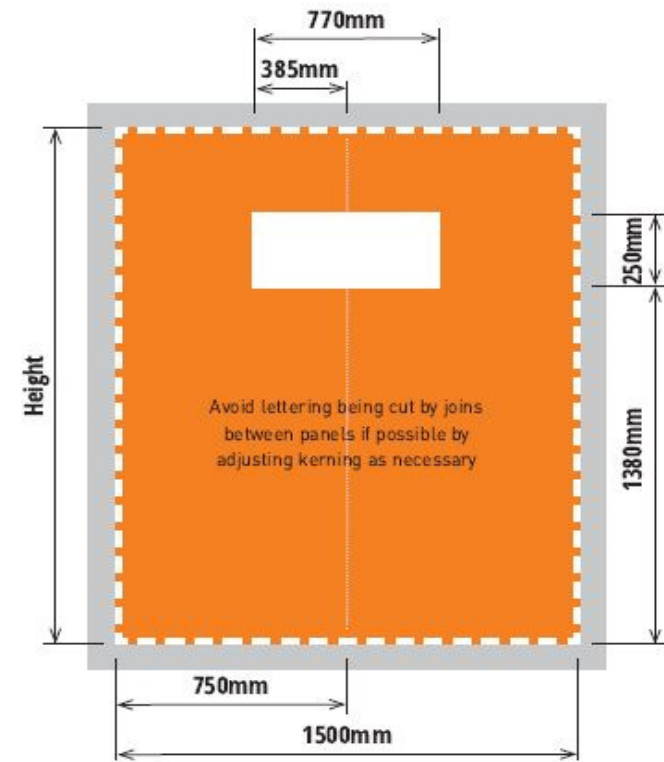

Multimedia - 'Audio Visual Kit - Kit 2

Graphics:

Image Print Size (inc Bleed area) = **H2010mm x W1520mm**
Finished Trimmed Area Print Size = **H1990mm x W1500mm**
Visible Graphic Area = **H1990mm x W1550mm**

Attached by = **Magnetic Tape applied to all edges of the graphic panel(s)**

Designed to be:

1. Self Standing
2. Graphics attached
3. H1.9 x 1.5M

Simple Assembly

1. Please see page 2
2. Click-together-system