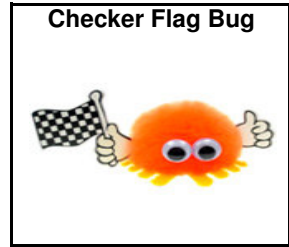

Pon Poms - With Hands

Body

<i>Colour Options</i>
Baby Blue
Black
Burgundy
Lime Green
Lilac
Multi Colour
<i>Colours of the rainbow</i>
Navy
Orange
Pink
Purple
Red
Royal Blue
Turquoise
White
Yellow

Ribbon

<i>Colour Options</i>
Black
Navy
Orange
Purple
Red
Royal Blue
White
Yellow