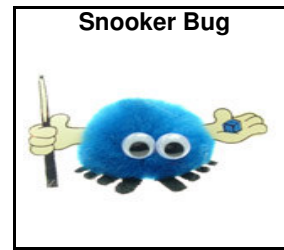

Pon Poms - With Hands

Body

<i>Colour Options</i>
Baby Blue
Black
Burgundy
Lime Green
Lilac
Multi Colour
<i>Colours of the rainbow</i>
Navy
Orange
Pink
Purple
Red
Royal Blue
Turquoise
White
Yellow

Ribbon

<i>Colour Options</i>
Black
Navy
Orange
Purple
Red
Royal Blue
White
Yellow