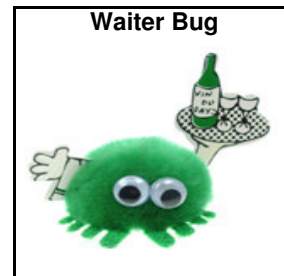

Pon Poms - With Hands

Body

<i>Colour Options</i>
Baby Blue
Black
Burgundy
Lime Green
Lilac
Multi Colour
<i>Colours of the rainbow</i>
Navy
Orange
Pink
Purple
Red
Royal Blue
Turquoise
White
Yellow

Ribbon

<i>Colour Options</i>
Black
Navy
Orange
Purple
Red
Royal Blue
White
Yellow