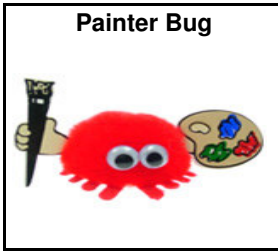

Pon Poms - With Hands

Body

<i>Colour Options</i>
Baby Blue
Black
Burgundy
Lime Green
Lilac
Multi Colour
<i>Colours of the rainbow</i>
Navy
Orange
Pink
Purple
Red
Royal Blue
Turquoise
White
Yellow

Ribbon

<i>Colour Options</i>
Black
Navy
Orange
Purple
Red
Royal Blue
White
Yellow

We reserve the right to match the given colours to the closest match possible

We will ask you to supply an image and text details

We will ask you to supply the actual name of the font

We reserve the right to match the text / font to the closest match possible