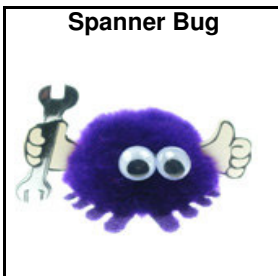

Pon Poms - With Hands

Body

<i>Colour Options</i>
Baby Blue
Black
Burgundy
Lime Green
Lilac
Multi Colour
<i>Colours of the rainbow</i>
Navy
Orange
Pink
Purple
Red
Royal Blue
Turquoise
White
Yellow

Ribbon

<i>Colour Options</i>
Black
Navy
Orange
Purple
Red
Royal Blue
White
Yellow