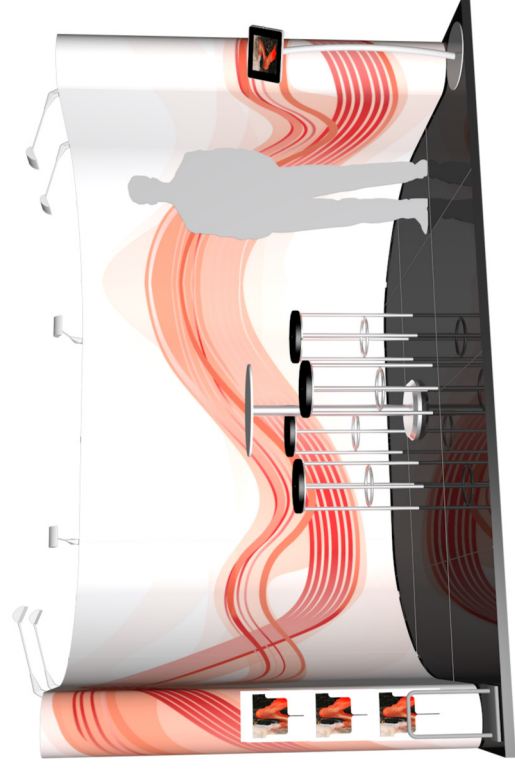

P4x3/1aC

Scale 1:50

Magnetic graphic panel dimensions (finished print/cut size and visible graphic area):

- 4 panels (straight) @ 734mmW x 2235mmH each
- 4 panels (curve) @ 673mmW x 2235mmH each
- 2 panels (ghost) 368mmW x 2235mmH each
- 2 panels (end curves) @ 673mmW x 2235mmH each