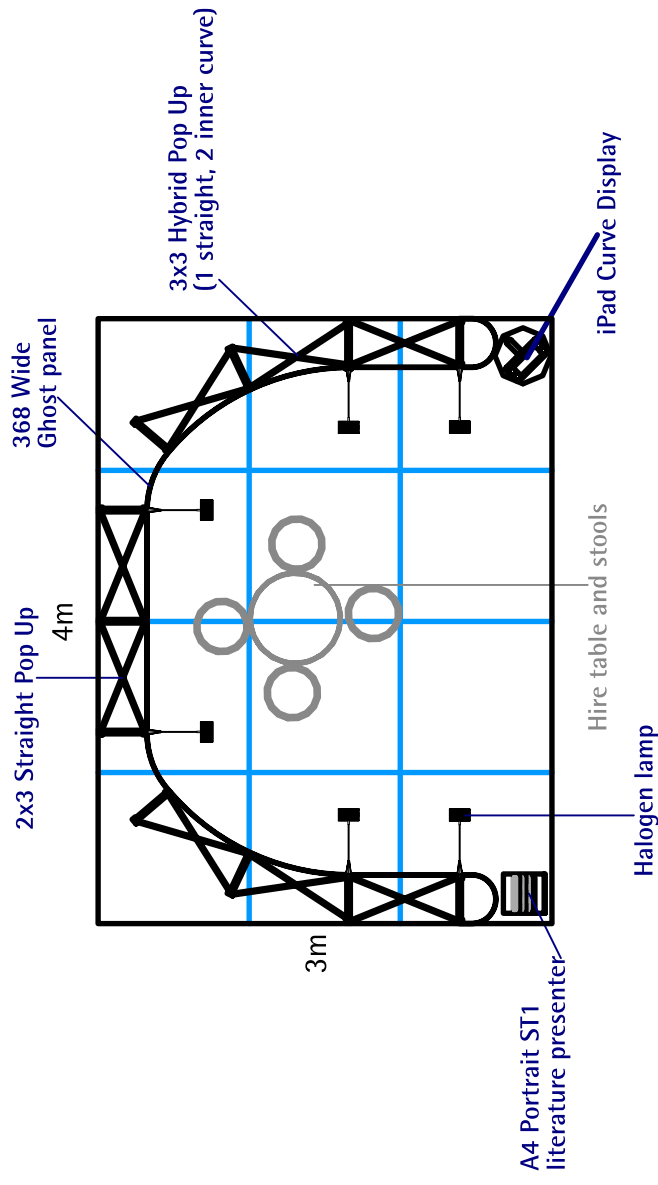

P4x3/1aC

Scale 1:50

Magnetic graphic panel dimensions (finished print/cut size and visible graphic area):

- 4 panels (straight) @ 734mmW x 2235mmH each
- 4 panels (curve) @ 673mmW x 2235mmH each
- 2 panels (ghost) 368mmW x 2235mmH each
- 2 panels (end curves) @ 673mmW x 2235mmH each