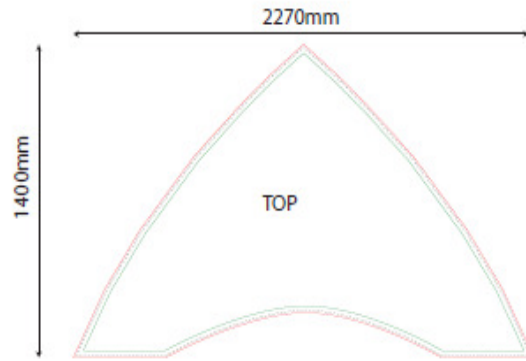

**Step 10** - Finished?  
Remove doors + Canopy  
Un-Plug to deflate then, remove all ground pegs  
Fold away into the handy carry bag - it's that simple"

**Inflatable Tent / Graphic**

Graphics - Including Bleed Area)
Top = W2270mm x H1400mm
Legs = W750mm x H1790mm
Doors = W2744mm x H2010mm
Door Top Strip = W1390mm x H208mm

Graphics - Finished Size
Top - (Finished Size) = W2250mm x H1380mm
Legs (Finished Size) = W750mm x H1790mm
Doors (Finished Size) = W2724mm x H1990mm
Doors Top Strip - (Finished Size) = W1370mm x H188mm

# Inflatable Tent / Graphic

- Size including bleed
- - - Finished area
- Safe visible area

LEFT SIDE LEG

RIGHT SIDE LEG

LEFT SIDE DOOR STRIP

RIGHT SIDE DOOR STRIP

DOOR