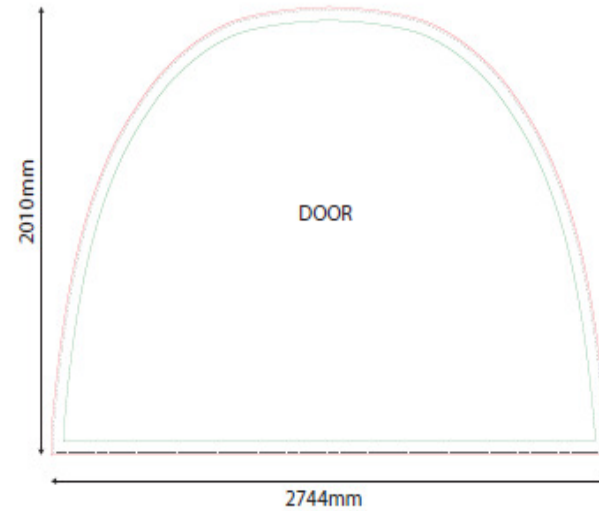

Inflatable Tent / Graphic

- Size including bleed
- - - Finished area
- Safe visible area

DOOR