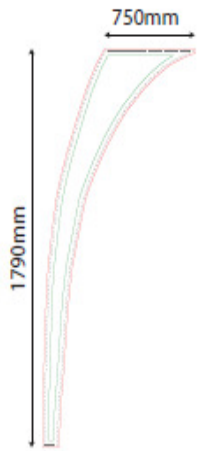

LEFT SIDE LEG