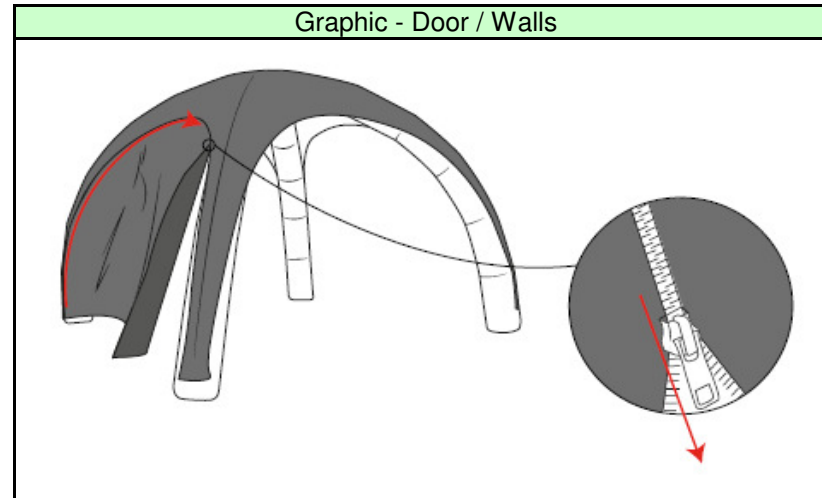

Inflatable Tent / Graphic

Graphics - Including Bleed Area)
Top = W2270mm x H1400mm
Legs = W750mm x H1790mm
Doors = W2744mm x H2010mm
Door Top Strip = W1390mm x H208mm

Graphics - Finished Size
Top - (Finished Size) = W2250mm x H1380mm
Legs (Finished Size) = W750mm x H1790mm
Doors (Finished Size) = W2724mm x H1990mm
Doors Top Strip - (Finished Size) = W1370mm x H188mm

Graphics - General Art Guidelines
CMYK + Pantone Colours + Do Not Supply RGB Images. Do Not Embed images, Supply them Resolution must be 300dpi at 25% output size + all fonts must be converted to outlines Supply artwork as PDF or Illustrator EPS files