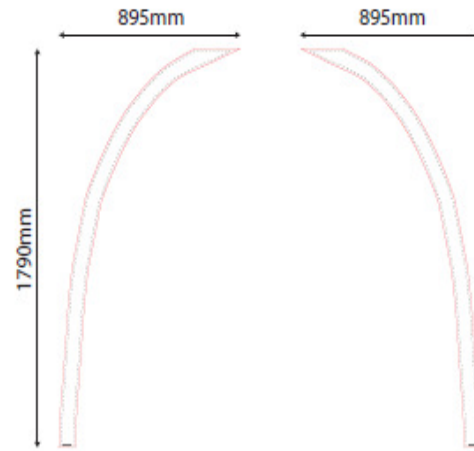

**Step 10** - Finished?  
Remove doors + Canopy  
Un-Plug to deflate then, remove all ground pegs  
Fold away into the handy carry bag - it's that simple"

**Inflatable Tent / Graphic**

Graphics - Including Bleed Area)
Top = W2270mm x H1400mm
Legs = W750mm x H1790mm
Doors = W2744mm x H2010mm
Door Top Strip = W1390mm x H208mm

Graphics - Finished Size
Top - (Finished Size) = W2250mm x H1380mm
Legs (Finished Size) = W750mm x H1790mm
Doors (Finished Size) = W2724mm x H1990mm
Doors Top Strip - (Finished Size) = W1370mm x H188mm

# Inflatable Tent / Graphic

- Size including bleed
- - - Finished area
- Safe visible area

LEFT SIDE LEG

RIGHT SIDE LEG

LEFT SIDE DOOR STRIP

RIGHT SIDE DOOR STRIP

DOOR